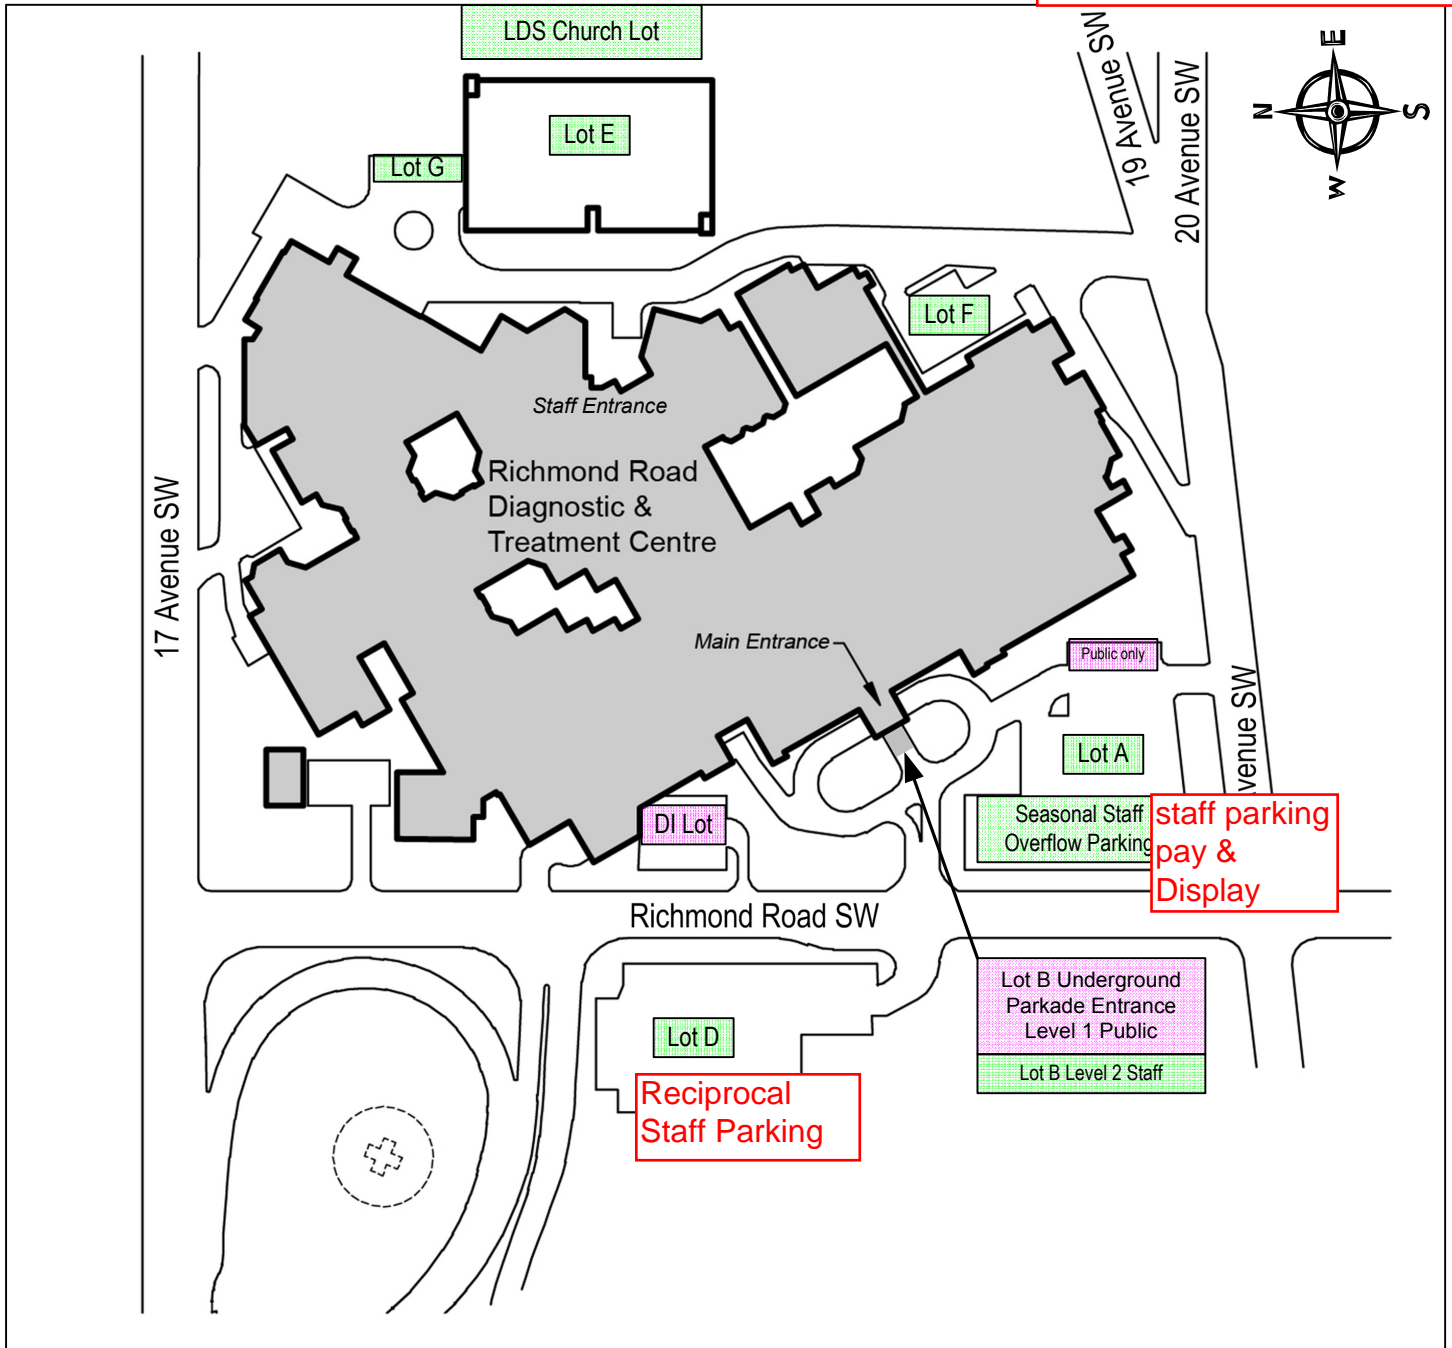

Alberta Health Services

Richmond Road Diagnostic & Treatment Centre Staff and Public Parking Map

The Parking Office is closed indefinitely at RRDTC.
The LDS Church does not allow any AHS staff or clients to park on their property.

Staff Parking Areas

- Lot A Surface Lot
- Lot B Level 2 Underground Parkade
- Lot D Surface Lot – Staff / Reciprocal / Contractors
- Lot E Parkade – Staff only
- Lot F Surface Lot – Staff
- Lot G Surface Lot – Staff
- LDS Church Lot Additional reciprocal parking (Note: Not available during church functions)

Public Parking Areas

- Lot B Level 1 Underground Parkade
- D.I. Lot
- Public Parking (short term) East of Lot A